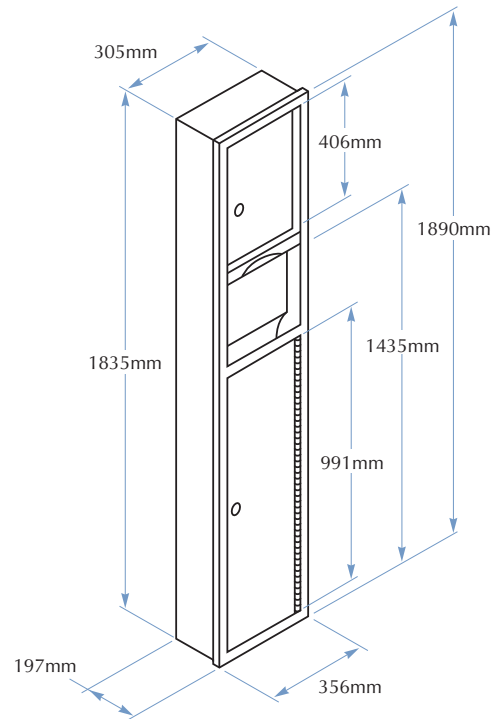

MODEL 225

Options:

225-10 Semi-Recessed

225-11 Surface Mounted

TOLL FREE 1300 364 561

The manufacturer reserves the right to make changes in design and material without formal notice and without incurring obligation.

Bradley
AUSTRALIA.COM