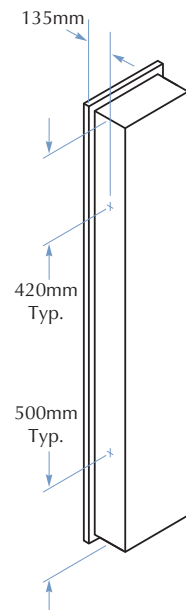

### CONSTRUCTION:

**CABINET:** Fabricated of type 304 (18-8), 22 gauge stainless steel with exposed surfaces in architectural satin finish. Welded construction with seamless corners and burr-free edges.

### INSTALLATION:

Recessed unit requires Rough Wall Opening 1842mm H x 316mm W x 195mm D. (Semi-recessed unit only 90mm deep.) Secure to framing with mounting screws (included) at holes provided. Shim at screw points as required.

### GUIDE SPECIFICATION:

Recessed combination paper towel dispenser and waste receptacle shall be fabricated of type 304 (18-8), 22 gauge stainless steel with exposed surfaces in satin finish and burr-free edges. Doors of non flexing construction, equipped with full length piano hinges and tumbler locks. Waste receptacle has removable 40 litre, stainless steel insert.

## MODEL 225

Options:

225-10 Semi-Recessed

225-11 Surface Mounted

TOLL FREE 1300 364 561

The manufacturer reserves the right to make changes in design and material without formal notice and without incurring obligation.