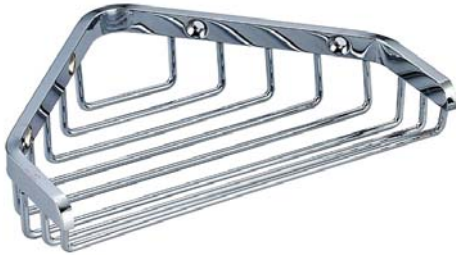

TECHNICAL DATA SHEET

SURFACE MOUNTED CORNER SOAP BASKET

MODEL 1086

Options:

1086-S Small Corner Basket

1086-L Large Corner Basket

CORNER SOAP BASKET 1086

- Polished stainless steel finish

Overall Dimensions

1086-S: 165mm W x 33mm H x 120mm D

1086-L: 230mm W x 50mm H x 165mm D

CONSTRUCTION:

CORNER SOAP BASKET: Fabricated of type 304 polished stainless steel.

INSTALLATION:

Secure to wall with mounting screws (included) at holes provided.