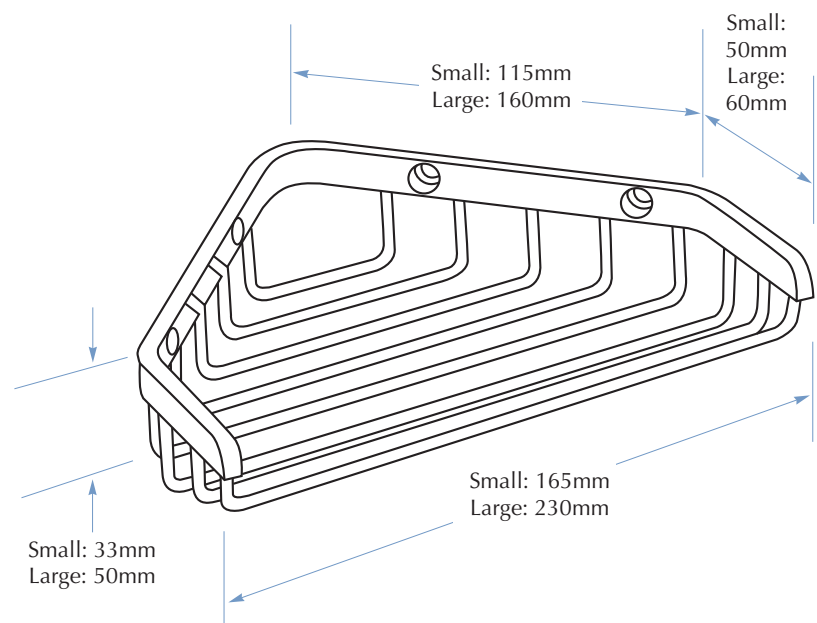

TECHNICAL DATA SHEET

SURFACE MOUNTED CORNER SOAP BASKET

MODEL 1086

Options:

1086-S Small Corner Basket

1086-L Large Corner Basket

CORNER SOAP BASKET 1086

- Polished stainless steel finish

Overall Dimensions

1086-S: 165mm W x 33mm H x 120mm D

1086-L: 230mm W x 50mm H x 165mm D

CONSTRUCTION:

CORNER SOAP BASKET: Fabricated of type 304 polished stainless steel.

INSTALLATION:

Secure to wall with mounting screws (included) at holes provided.