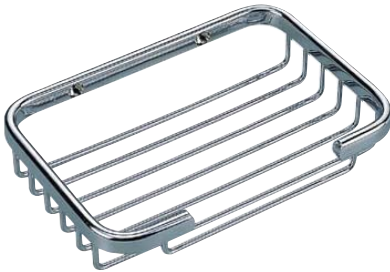

SURFACE MOUNTED SOAP BASKET

MODEL 1083

Options:

1083-S Small Basket

1083-L Large Basket

SOAP BASKET 1083

- Polished stainless steel finish

Overall Dimensions

1083-S: 130mm W x 33mm H x 100mm D

1083-L: 215mm W x 33mm H x 110mm D

CONSTRUCTION:

SOAP BASKET: Fabricated of type 304 polished stainless steel.

INSTALLATION:

Secure to wall with mounting screws (included) at holes provided.