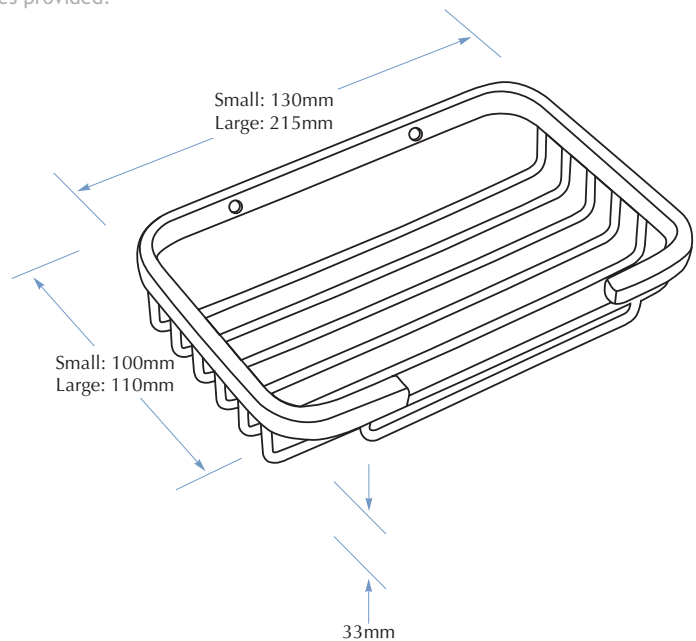

SURFACE MOUNTED SOAP BASKET

MODEL 1083

Options:

1083-S Small Basket

1083-L Large Basket

SOAP BASKET 1083

- Polished stainless steel finish

Overall Dimensions

1083-S: 130mm W x 33mm H x 100mm D

1083-L: 215mm W x 33mm H x 110mm D

CONSTRUCTION:

SOAP BASKET: Fabricated of type 304 polished stainless steel.

INSTALLATION:

Secure to wall with mounting screws (included) at holes provided.